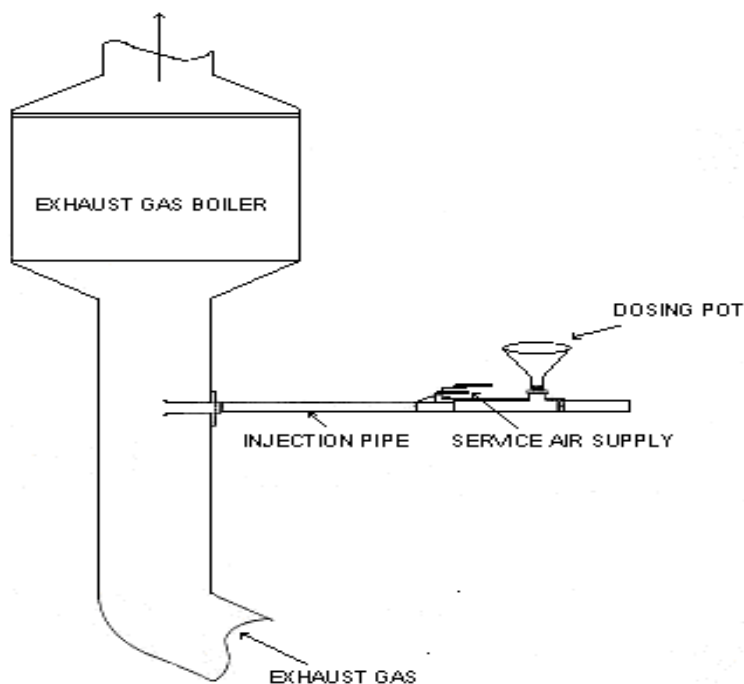

SR INJECTOR

Injector for Marisol SR – soot remover powder

DATA SHEET

ENGINE

The simplest way to dose MARISOL SR into boiler fire-side:

- open service air supply valve.
- fill dosing pot slowly with MARISOL SR